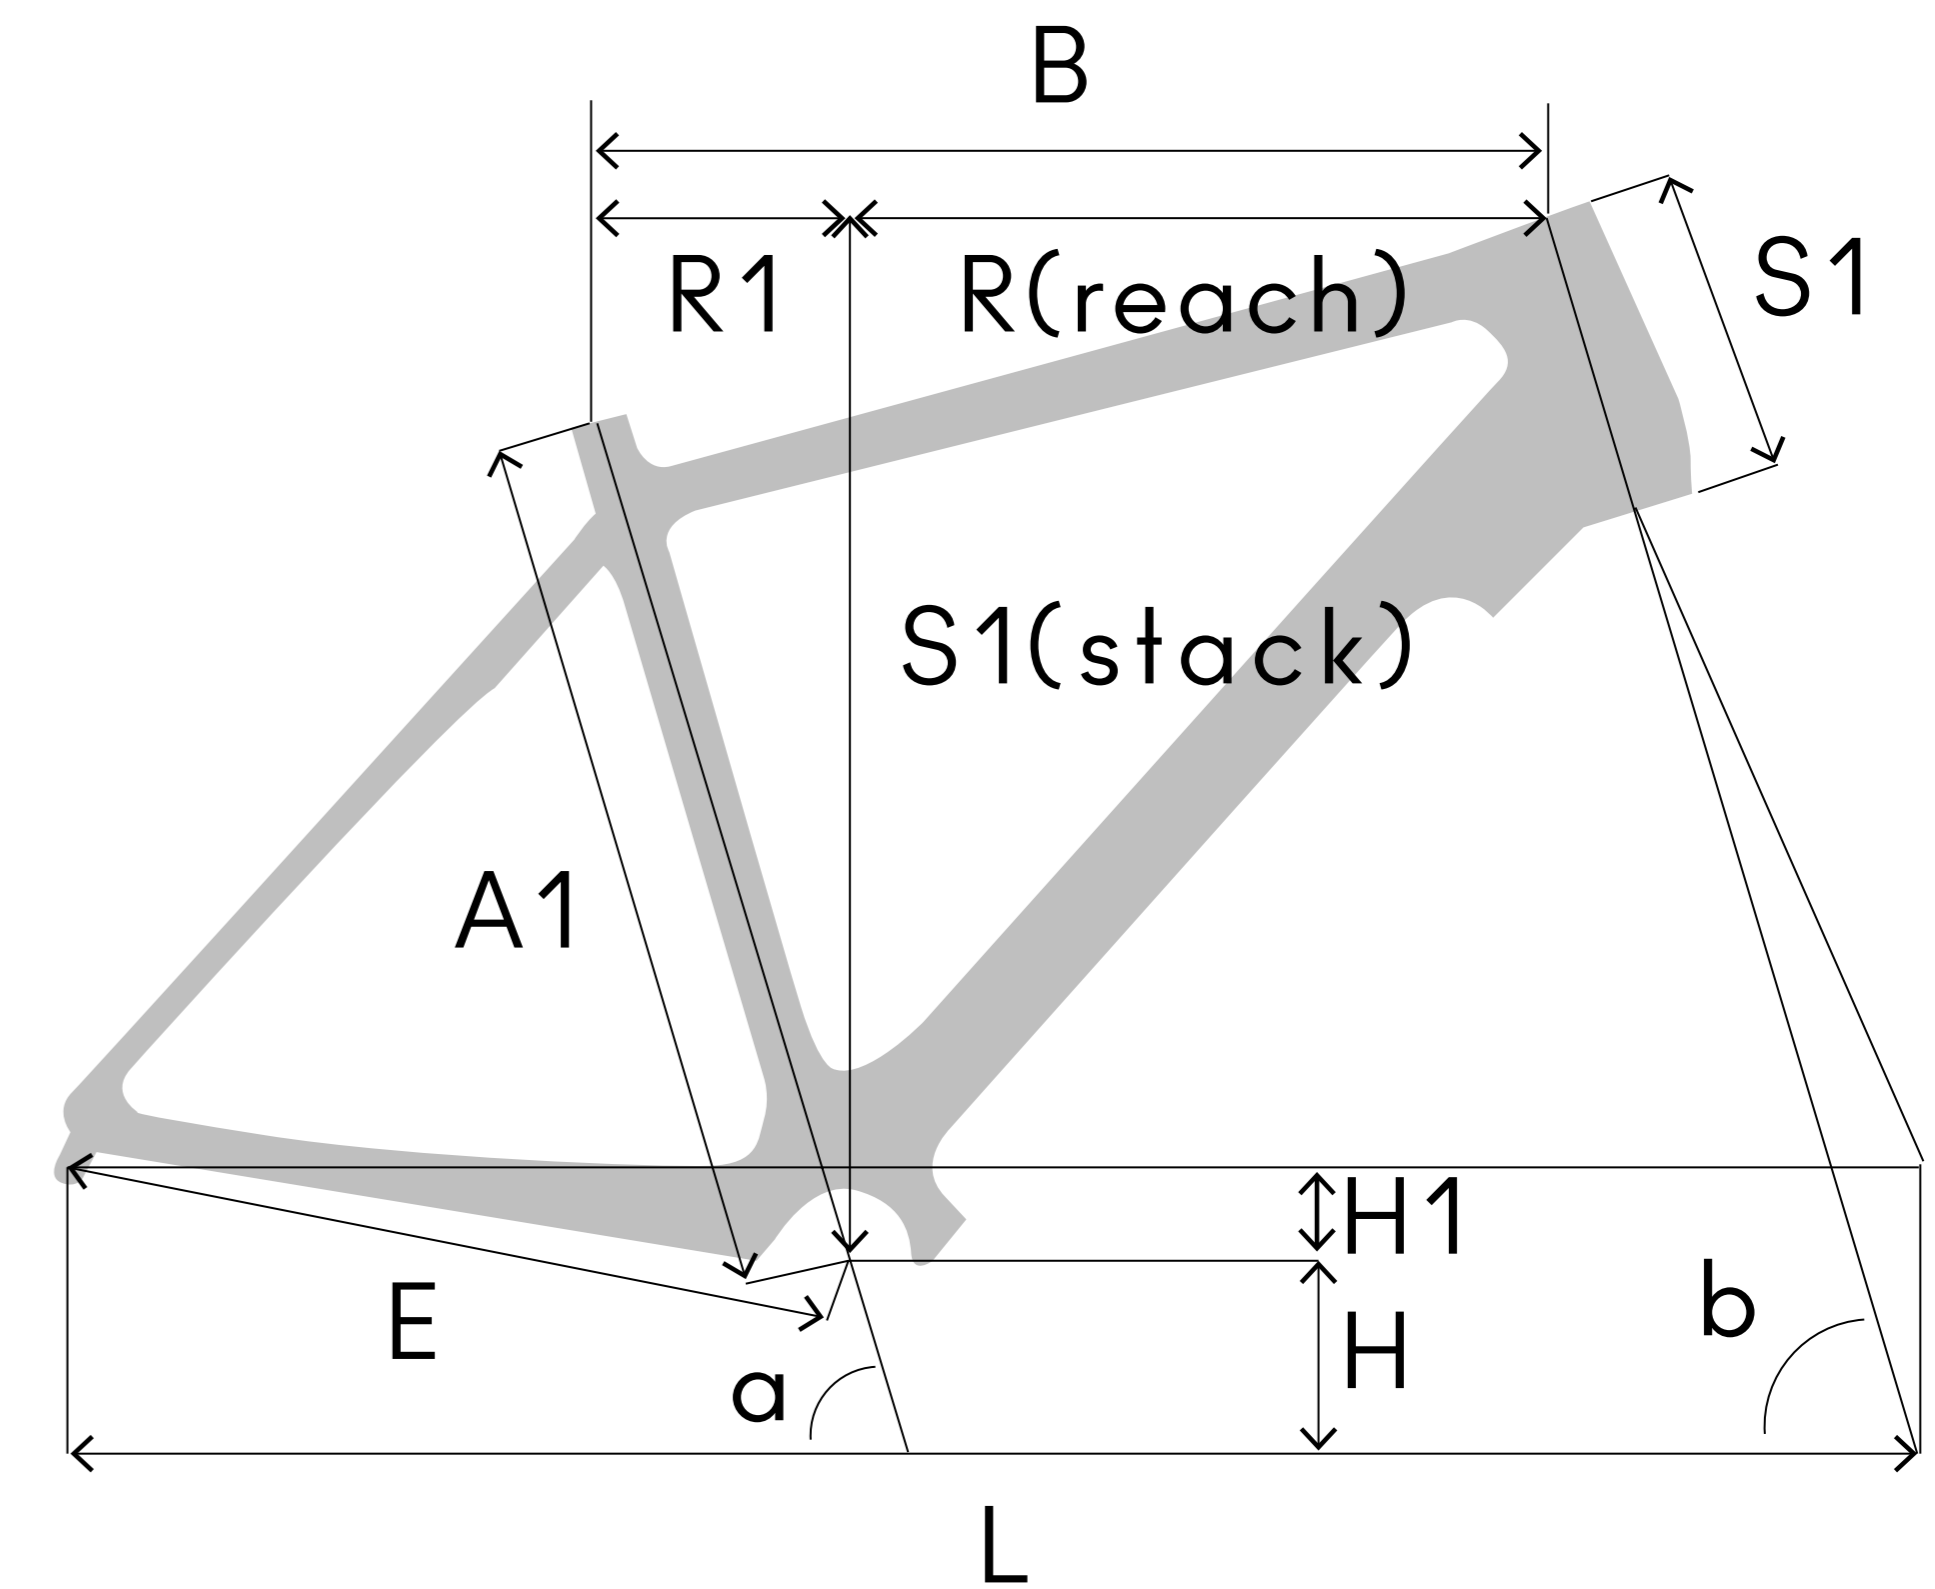

Schwalbe Super
Moto

Sporturer Talisman,
Gel Flow

FANTIC MOTOR reserves the right to modify technical characteristics without prior notice.

SEVEN DAYS LIVING

SEVEN DAYS LIVING

MOTOR	Brose ALU 36 Volt, Max power: 250 Watt, Torque/Coppia: 90 Nm
BATTERY	Fantic Integra, Lithium Ion, 36 Volt, 630Wh
DISPLAY	Brose-Marquardt multifunctional display & push-assistance selection unit
FRAME	Aluminium frame. Sizes: S - M - L
FORK	RockShox Recon RX, 100mm
GROUPSET	SRAM GX e-click 10V
CRANKSET	Miranda Delta Isis , Miche 38T
MOTOR PROTECTION	Motor flange integrated in the frame for full motor protection
CASSETTE	SRAM PG 1030 10-gear 11-36 teeth
CHAIN	KMC e-10v, e-bike edition
FRONT BRAKE	SRAM Level steel hydraulic 2P, 180mm disc
REAR BRAKE	SRAM Level steel hydraulic 2P, 160mm disc
TIRES	Schwalbe Super Moto X E50, 27.5 X 2.8"
RIM AND SPOKES	GPM by Fantic, Aluminium, tubeless ready, Ø27.5
FRONT HUB	SRAM, 110mm Boost
REAR HUB	SRAM, 148mm Boost
HANDLEBAR	FSA 720mm, rise 15 (custom)
STEM	FSA Varius ST, 100mm, regulated (custom)
SADDLE AND GRIPS	Sporturer Talisman, Gel Flow / Sporturer Jammy Trekking
PEDALS	Aluminium

SIZE	S	M	L
A1	410	450	490
B	580.5	605.5	630.7
E	465.2	465.2	465
H	309.5	309.5	309.5
H1	50.5	50.5	50.5
L	1152.7	1161.1	1169.6
R	403.5	413.5	417.5
R1	177	192	212
S	616.9	628.7	654.5
S1	110	120	145
a	73.8°	72.8°	71.8°
b	67.8°	68.3°	68.8°