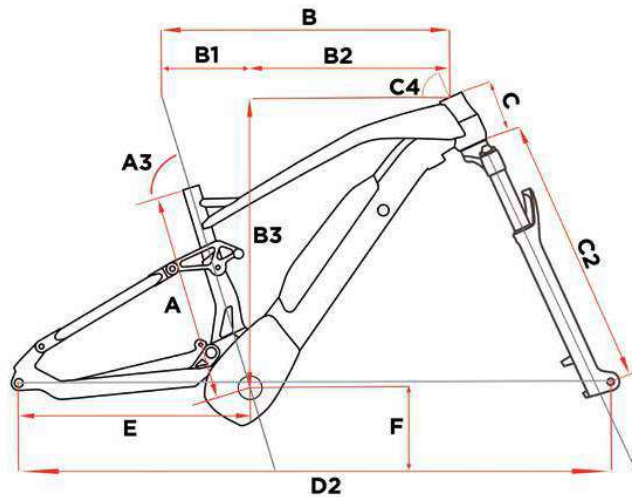

19

(*) FANTIC MOTOR reserves the right to modify technical characteristics without prior notice. All images are included for illustrative purposes. Products are subject to change.

XTF 1.5 Sport-Y

Motor	Yamaha PW X3, Torque/Coppia: 85 Nm
Battery	Fantic, Lithium Ion, 36 Volt, 630Wh
Display	Yamaha Interface X
Frame	Aluminum, sizes: S - M - L
Fork (**)	RockShox 35 Gold RL 150mm
Shock	RockShox Deluxe Select+
Chain rings	Sram 34t
Crank arm	FSA
Rear derailleur	Sram NX
Shift Levers	Sram NX Eagle
Cassette	Sram SX, 12V, 11-50
Chain	Sram SX
Brake	Sram Guide T 4 Piston disc brake
Brake	Sram Guide T 4 Piston disc brake
Disc	SramCenterLine, 200mm - 6Hole
Disc	SramCenterLine, 180mm - 6Hole
Tires	Pirelli Scorpion ProWall Trail -M- 29"x 2.4
Tires	Pirelli Scorpion ProWall Trail -R- 29"x 2.4
Wheels	Rodi TRYP30 - 29"
Handlebar	Promax-760mm-Rise 18mm-ø31,8
Stem	Promax-60mm-Rise +6°-ø31,8
Seatpost	RST ELEV8 A2 Ø 30,9, S - 80mm / M - 100mm / L - 125mm
Saddle	Selle Italia Model-X Comfort Superflow 145
Note	(*)
(**) Alternative fork / forcella alternativa Suntour Auron 35	

Sizes	S	M	L
A	390	430	490
A3	73	73	73
B	575	602	627
B1	166	169	174
B2	407	433	453
B3	615,8	625,0	641,5
C	105	115	130
C2	567	567	567
C4	66	66	66,5
D1	1193	1224	1244
E	472	472	472
F	358	358	358

(*) FANTIC MOTOR reserves the right to modify technical characteristics without prior notice.
All images are included for illustrative purposes. Products are subject to change.