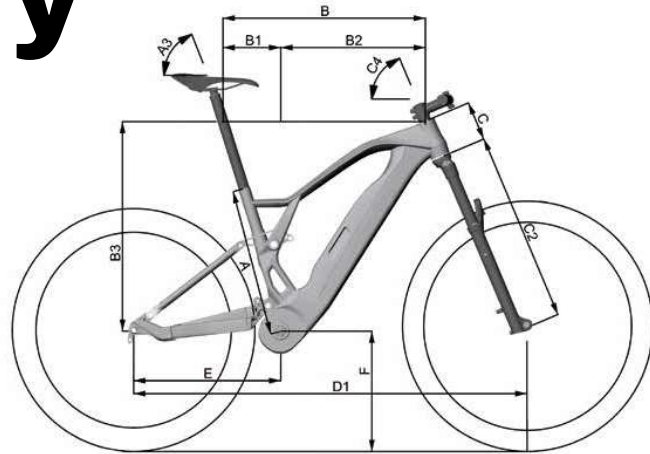

XTF 1.6 Carbon Factory

Motor	Brose S-Mag 36, Torque/Coppia: 90 Nm
Battery	Fantic, Lithium Ion, 36 Volt, 720Wh
Display	Brose All Round
Frame	Carbon, sizes: S - M - L - XL
Fork	RockShox Lyrik Ultimate 160mm
Shock	RockShox Deluxe Ultimate
Chain rings	Sram 34t
Crank arm	FSA Carbon
Rear derailleur	Sram XX1 AXS Eagle
Shift Levers	Sram XX1 AXS
Cassette	Sram X-Glide Rainbow, 12V, 10-52
Chain	Sram
Brake	Magura MT Trail Sport 4 Piston disc brake
Brake	Magura MT Trail Sport 4 Piston disc brake
Disc	Braking S3 Battfly, 203mm - 6Hole
Disc	Braking S3 Battfly, 180mm - 6Hole
Tires	Pirelli Scorpion ProWall Trail -M- 29"x 2.4
Tires	Pirelli Scorpion ProWall Trail -R- 29"x 2.4
Wheels	FSA KFX Carbon 29"
Handlebar	FSA KFX SIC Integrated Carbon Ø31,8 FLAT
Stem	nd/na
Seatpost	Rockshox Reverb AXS Ø 30.9
Saddle	Selle Italia SLR Boost Superflow
Note	(*)

Sizes	S	M	L	XL
A	390	430	469	510
A3	73	73	73	73
B	575	596	628	655
B1	156	158	162	167
B2	419	438	466	488
B3	608,0	615,1	628,9	645,5
C	100	105	120	135
C2	568	568	568	568
C4	66	66,5	66,5	67
D1	1188	1204	1238	1260
E	456	456	456	456
F	362,5	362,5	362,5	362,5

(*) FANTIC MOTOR reserves the right to modify technical characteristics without prior notice.
All images are included for illustrative purposes. Products are subject to change.