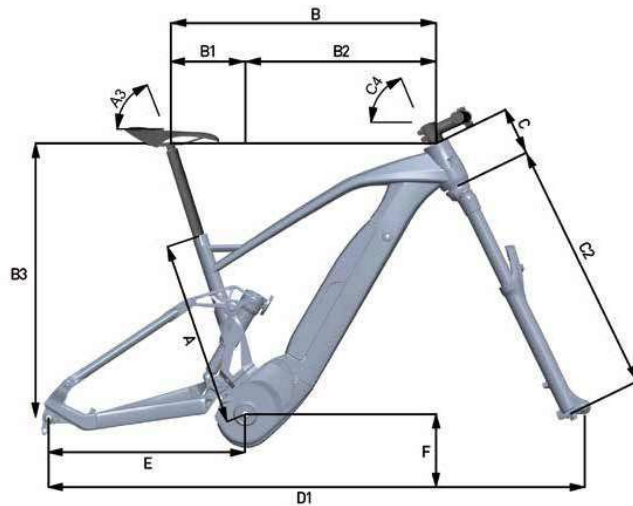

XMF 1.7 Carbon Sport

Motor	Brose S-Mag 36, Torque/Coppia: 90 Nm
Battery	Fantic, Lithium Ion, 36 Volt, 720Wh
Display	Brose All Round
Frame	Carbon, sizes: S - M - L
Fork (**)	Suntour Durolux 38
Shock	RockShox SuperDeluxe Select+
Chain rings	Sram 34t
Crank arm	FSA
Rear derailleur	Sram GX
Shift Levers	Sram NX Eagle
Cassette	Sram SX, 12V, 11-50
Chain	Sram SX
Brake	Sram Code R 4 Piston disc brake
Brake	Sram Code R 4 Piston disc brake
Disc	Braking S3 Battfly, 220mm - 6Hole
Disc	Braking S3 Battfly, 203mm - 6Hole
Tires	Vittoria E-MARTELLLO 29"x 2.35
Tires	Vittoria E-Martello 27,5"x 2.6
Wheels	Fulcrum E-Fire 700 29"-27.5"
Handlebar	FSA Grid - 800mm - Ø35 - Rise 15mm
Stem	FSA Grid-50mm- Ø35 - Rise +6°
Seatpost	Switch SW Ø 30.9
Saddle	Selle Italia X Bow Superflow
Note	(*)
(**) Alternative fork / forcella alternativa RockShox Domain R 170mm	

Sizes	S	M	L
A	390	430	490
A3	73	73	73
B	586	596	628
B1	161	162	166
B2	425	454	480
B3	617,8	622,0	633,7
C	105	110	120
C2	581	581	581
C4	65	65	65,5
D1	1241	1245	1270,5
E	459	459	459
F	363,5	363,5	363,5

(*) FANTIC MOTOR reserves the right to modify technical characteristics without prior notice.
All images are included for illustrative purposes. Products are subject to change.