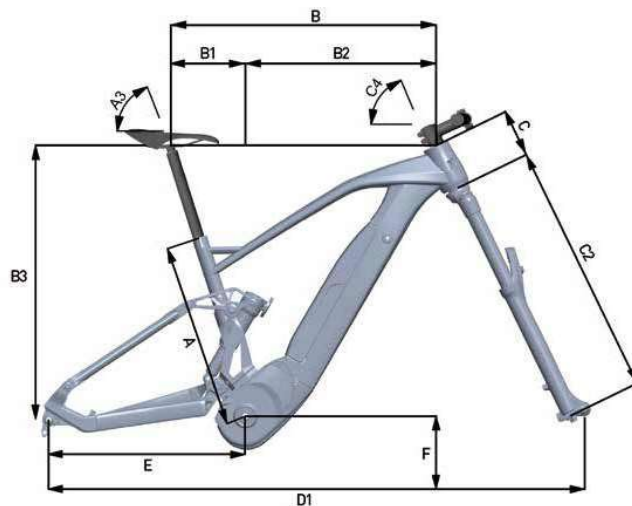

XMF 1.7 Carbon Race

Motor	Brose S-Alu, Torque/Coppia: 90 Nm
Battery	Fantic, Lithium Ion, 36 Volt, 630Wh
Display	Brose All Round
Frame	Aluminum, sizes: S - M - L
Fork (**)	RockShox Recon Silver RL 150mm
Shock	RockShox Deluxe Select
Chain rings	Sram 34t
Crank arm	Miranda
Rear derailleur	Sram SX
Shift Levers	Sram SX Eagle
Cassette	Sram SX, 12V, 11-50
Chain	Sram SX
Brake	Sram Level 2 Piston disc brake
Brake	Sram Level 2 Piston disc brake
Disc	SramCenterLine, 200mm - 6Hole
Disc	SramCenterLine, 180mm - 6Hole
Tires	Pirelli Scorpion ProWall 29"x 2.4
Tires	Pirelli Scorpion ProWall 29"x 2.4
Wheels	Rodi TRYP30
Handlebar	Promax ø31,8 760mm Rise 20mm
Stem	Promax 60MM ±6° ø31,8
Seatpost	Promax teles. SP -2038 Ø 30.9, S 80mm / M-L 100mm
Saddle	Selle Italia Model-X Comfort Superflow 145
Note	(*)
(**) Alternative fork / forcella alternativa Suntour Auron 35	

Sizes	S	M	L
A	390	430	490
A3	73	73	73
B	575	602	627
B1	166	169	174
B2	407	433	453
B3	615,8	625,0	641,5
C	105	115	130
C2	567	567	567
C4	66	66	66,5
D1	1193	1224	1244
E	472	472	472
F	358	358	358

(*) FANTIC MOTOR reserves the right to modify technical characteristics without prior notice.
All images are included for illustrative purposes. Products are subject to change.