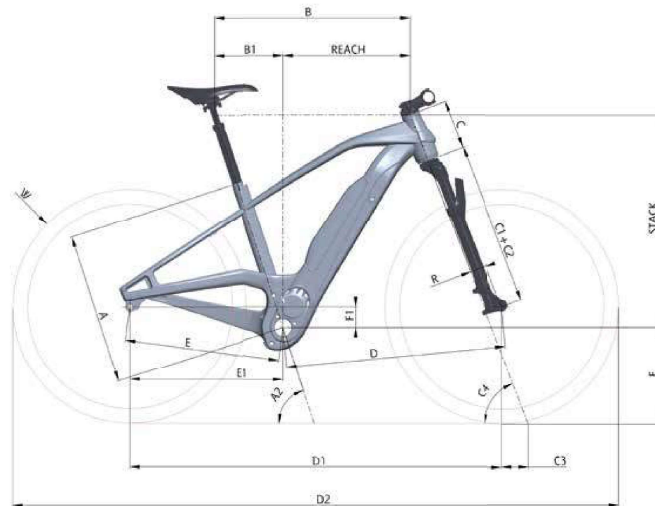

Living

Colour: **sand**

Technical specifications

Aluminium, sizes: S - M - L

Promax Solve ST 925 hydraulic 2P,
180mm disc

Yamaha PW S2,
Torque/Coppia: 75Nm

GBC 29"

Fantic, Lithium Ion, 36 Volt, 630Wh

Vittoria E-Randonneur

Suntour XCR34, travel 100mm

Selle Italia S5 Superflow

Sram SX, 12V, 11-50

(*) FANTIC MOTOR reserves the right to modify technical characteristics without prior notice.
All images are included for illustrative purposes. Products are subject to change.

Living

Motor	Yamaha PW S2, Torque/Coppia: 75Nm
Battery	Fantic, Lithium Ion, 36 Volt, 630Wh
Display	Display B Yamaha
Frame	Aluminium, sizes: S - M - L
Fork	Suntour XCR34, travel 100mm
Crankarm	FSA
Groupset	Sram SX Eagle
Cassette	Sram SX, 12V, 11-50
Chain	Sram SX
Front brake	Promax Solve ST 925 hydraulic 2P, 180mm disc
Rear brake	Promax Solve ST 925 hydraulic 2P, 180mm disc
Tires	Vittoria E-Randonneur
Rim and Spokes	GBC 29"
Front hub	GBC, 110mm Boost
Rear hub	GBC, 148mm Boost
Handlebar	GBC 700mm, Rise 20mm
Stem	GBC 70mm
Saddle	Selle Italia S5 Superflow
Seatpost	Promax Suspended Ø30.9
Grips	Urban Gist
Pedals	Aluminium
Front light	Busch Muller
Rear light	Trelock
Locker	Abus
Note	(*)

Sizes	S	M	L
A	430	460	495
A2	72	72	72
B	575	600	620
B1	204	201	216
Reach	371	399	404
Stack	628	618	665
W	28"	28"	28"
C	130	150	170
C1	2	2	2
C2	490	460	490
C3 Trail	92,6	92,2	92,6
C4	69	69	69
R	44	44	44
D	638	662	685
D1	1102	1126	1149
D2	1830	1854	1877
E	471	471,2	471
E1	467	467	467
F	301	301	301
F1	63	63	63
Lever	170	170	170
Stem	70	100	70
Bar	700	700	700
Regg.	350	350	350