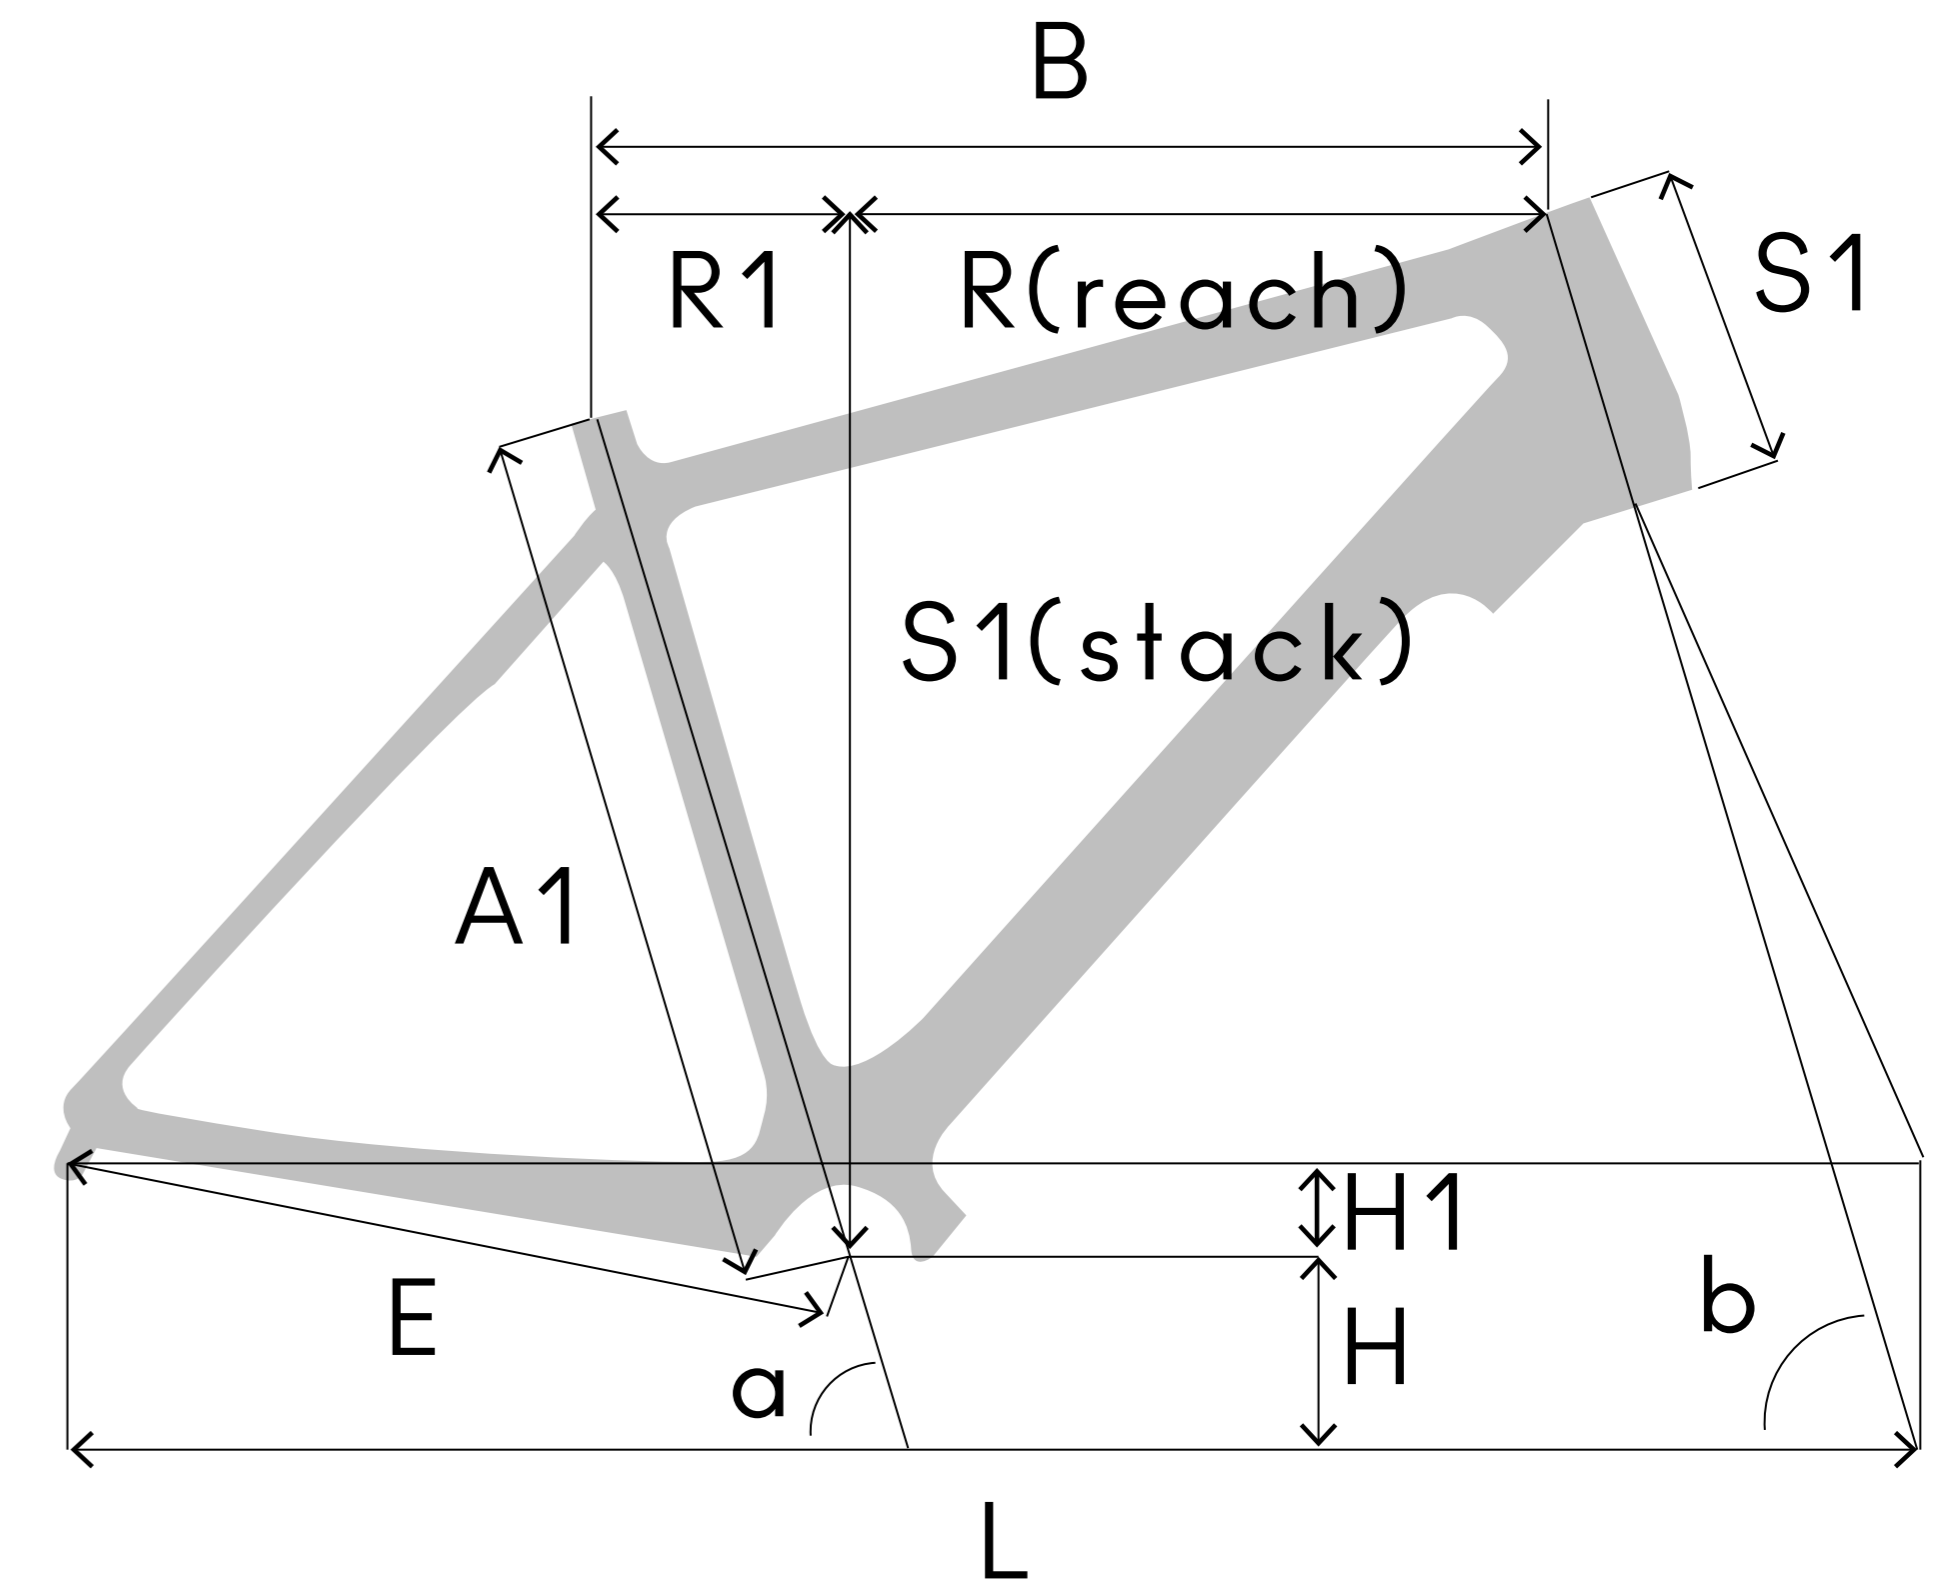

GPM by Fantic

Schwalbe Super
Moto

Sporturer Talisman,
Gel Flow

SEVEN DAYS LIVING

SEVEN DAYS LIVING

MOTORE	Brose ALU 36 Volt, Max power: 250 Watt, Torque/Coppia: 90 Nm
BATTERIA	Fantic Integra, Lithium Ion, 36 Volt, 630Wh
DISPLAY	Brose-Marquardt multifunctional display & push-assistance selection unit
TELAIO	Aluminium frame. Sizes: S - M - L
FORCELLA	RockShox Recon RX, 100mm
CAMBIO	SRAM GX e-click 10V
PEDIVELLE	Miranda Delta Isis , Miche 38T
PROTEZIONE MOTORE	Motor flange integrated in the frame for full motor protection
PIGNONI	SRAM PG 1030 10-gear 11-36 teeth
CATENA	KMC e-10v, e-bike edition
FRENO ANT.	SRAM Level steel hydraulic 2P, 180mm disc
FRENO POST.	SRAM Level steel hydraulic 2P, 160mm disc
PNEUMATICI	Schwalbe Super Moto X E50, 27.5 X 2.8"
CERCHI E RAGGI	GPM by Fantic, Aluminium, tubeless ready, Ø27.5
MOZZO ANT.	SRAM, 110mm Boost
MOZZO POST.	SRAM, 148mm Boost
MANUBRIO	FSA 720mm, rise 15 (custom)
ATTACCO MANUBRIO	FSA Varius ST, 100mm, regulated (custom)
SELLA E MANOPOLE	Sporturer Talisman, Gel Flow / Sporturer Jammy Trekking
PEDALI	Aluminium

SIZE	S	M	L
A1	410	450	490
B	580.5	605.5	630.7
E	465.2	465.2	465
H	309.5	309.5	309.5
H1	50.5	50.5	50.5
L	1152.7	1161.1	1169.6
R	403.5	413.5	417.5
R1	177	192	212
S	616.9	628.7	654.5
S1	110	120	145
a	73.8°	72.8°	71.8°
b	67.8°	68.3°	68.8°