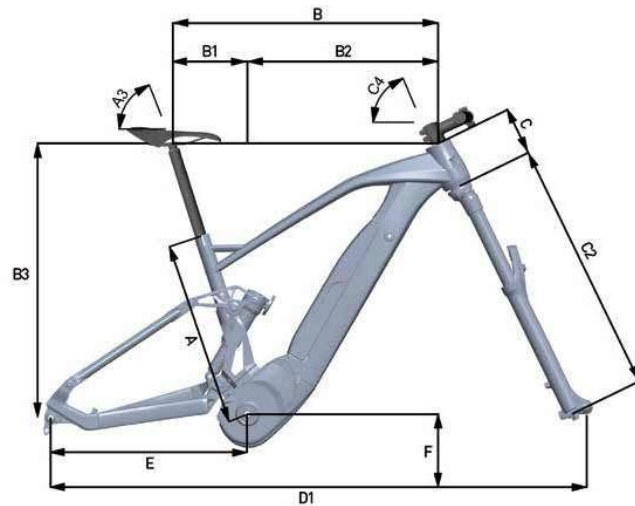

XEF 1.9 Race

Motor	Brose S-Mag 36, Torque/Coppia: 90 Nm
Battery	Fantic, Lithium Ion, 36 Volt, 720Wh
Display	Brose Remote
Frame	Aluminum, sizes: S - M - L
Fork (**)	RockShox Zeb Select 190mm
Shock	RockShox SuperDeluxe Coil Select+
Chain rings	Sram 34t
Crank arm	FSA
Rear derailleur	Sram GX
Shift Levers	Sram GX Eagle
Cassette	Sram SX,12V, 11-50
Chain	Sram NX
Brake	Magura MT7 4 Piston disc brake
Brake	Magura MT7 4 Piston disc brake
Disc	Braking S3 Battfly, 220mm - 6Hole
Disc	Braking S3 Battfly, 203mm - 6Hole
Tires	Vittoria E-Mazza 29"x 2.6
Tires	Vittoria E-Martello 27,5"x 2.8
Wheels	Mavic E-Deemax 29" - 27.5"
Handlebar	FSA Gradient-800mm- Ø35 - Rise 15mm
Stem	FSA Gradient-35mm- Ø35 - Rise +6°
Seatpost	Crankbrothers HIGHLIGHT7 Ø 30.9 S-M, L
Saddle	Selle Italia Model-X Bow Superflow
Note	(*)
(**) Alternative fork / forcella alternativa Suntour Durolux 38 180mm	

Sizes	S	M	L
A	390	430	490
A3	73	73	73
B	586	596	628
B1	161	162	166
B2	425	454	480
B3	617,8	622,0	633,7
C	105	110	120
C2	581	581	581
C4	65	65	65,5
D1	1241	1245	1270,5
E	459	459	459
F	363,5	363,5	363,5

(*) FANTIC MOTOR reserves the right to modify technical characteristics without prior notice.
All images are included for illustrative purposes. Products are subject to change.