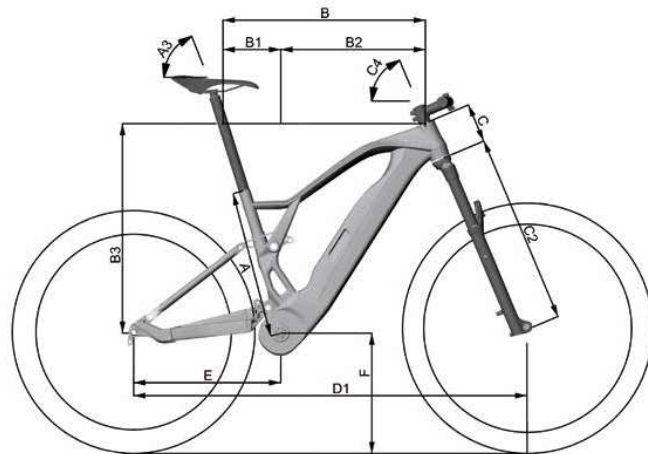

XTF 1.6 Carbon Race

Motor	Brose S-Mag 36, Torque/Coppia: 90 Nm
Battery	Fantic, Lithium Ion, 36 Volt, 720Wh
Display	Brose All Round
Frame	Carbon, sizes: S - M - L - XL
Fork (**)	RockShox Lirix Select 160mm
Shock	RockShox Deluxe Select+
Chain rings	Sram 34t
Crank arm	FSA
Rear derailleur	Sram GX AXS Eagle
Shift Levers	Sram GX AXS
Cassette	SunRace SilverRed, 12V, 11-51
Chain	Sram SX
Brake	Sram G2 RS 4 Piston disc brake
Brake	Sram G2 RS 4 Piston disc brake
Disc	Braking S3 Batfly, 203mm - 6Hole
Disc	Braking S3 Batfly, 180mm - 6Hole
Tires	Pirelli Scorpion ProWall Trail -M- 29"x 2.4
Tires	Pirelli Scorpion ProWall Trail -R- 29"x 2.4
Wheels	FSA i29 Carbon 29"
Handlebar	FSA KFX UD Carbon 760mm Ø31,8 FLAT
Stem	FSA NS ICR 10°AO 70mm Ø31,8
Seatpost	Switch SW Ø 30.9
Saddle	Selle Italia Novus Boost X-Cross Superflow
Note	(*)
(**) Alternative fork / forcella alternativa Suntour Durolux 36	

Sizes	S	M	L	XL
A	390	430	469	510
A3	73	73	73	73
B	575	596	628	655
B1	156	158	162	167
B2	419	438	466	488
B3	608,0	615,1	628,9	645,5
C	100	105	120	135
C2	568	568	568	568
C4	66	66,5	66,5	67
D1	1188	1204	1238	1260
E	456	456	456	456
F	362,5	362,5	362,5	362,5

(*) FANTIC MOTOR reserves the right to modify technical characteristics without prior notice.
All images are included for illustrative purposes. Products are subject to change.